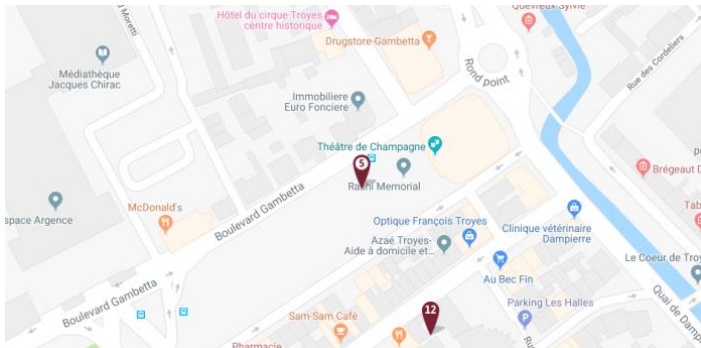

Argence

Enclosed surface

185 places

Entrance Boulevard Gambetta

Latitude: 48°17'59.3"N

Longitude: 4°04'24.3"E

Area monitored with security cameras
decree n°2015-489, April 29, 2015

Payment options

Coins, banknotes,
credit cards at the cash desk or checkout

Maximum accessibility height

2.10m

Charged parking						
Time		15mn started and charged				Rate
from	to	1st	2nd	3rd	4th	max
1mn	60mn	0,00€	0,70€	0,50€	0,30€	1,50€
1st hour	2nd hour		0,30€ / 15mn			2,70€
2nd hour	4th hour		0,20€ / 15mn			4,30€
4th hour	6th hour		0,10€ / 15mn			5,10€
6th hour	7th hour		0,20€ / 15mn			5,90€
7th hour	12th hour		0,30€ / 15mn			11,90€
Over 12h			0,40€ / 15mn			+1,60€/h

Free parking

12:00pm–2:00pm and 7:00pm–9:00am from Monday to Saturday.
All day on Sundays and public holidays.

Subscription

Two-week

Quarterly

On pre-booking with
TROYES PARC AUTO

Rules and regulations (extract in French)

Article 1er : Qualité d'usager

Article 2 : Surveillance

Article 4 :

Article 6 §1 : Règles de stationnement

For any details to park in Troyes

TROYES PARC AUTO | Commercial agency – 24 rue Claude Huez – 10000 Troyes
+33 325733207 – contact@troypesparcauto.com – www.troypesparcauto.com